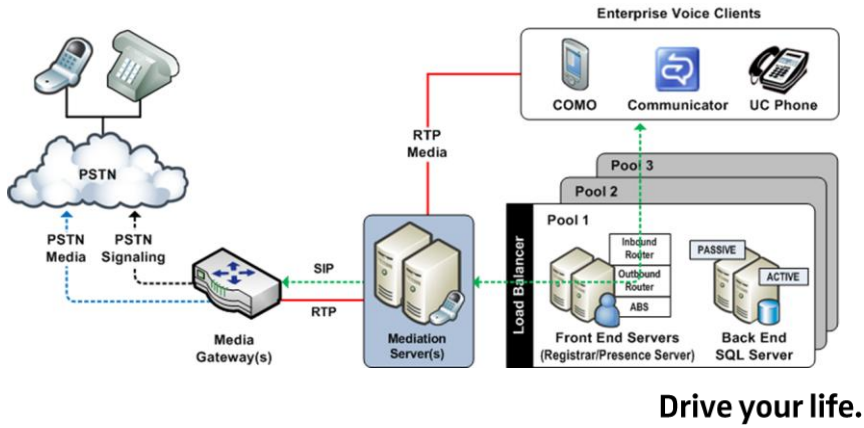

Drive your life.

DIGICOMP

Deployment Scenarios

Available & Supported

Consult TechNet site for the latest info:
<http://technet.microsoft.com/en-us/office/bb736838.aspx>

Drive your life.

DIGICOMP

SIP : msEvolution01@ins.hsr.ch

Username : inslocal\msevolution01

Passwort : MS\$EDayXX

Teacher			
01	02	03	04
05	06	07	08
09	10	11	12

OCS Modalitäten (IM / Voice / Video / Desktop Sharing)

DEMO

Drive your life.

DIGICOMP

VOICEFUNKTIONALITÄT DES OCS 2007 R2

Drive your life.

DIGICOMP

Erreichen von PSTN anschlüssen

DIGICOMP

Policies (wer darf wohin anrufen)

DIGICOMP

Telephonieren übers Internet

Drive your life.

Drive your life.

Arbeitsplatz eines Vermittlers

Drive your life.

DIGICOMP

Chef - Sekretärin Schaltung

Drive your life.

DIGICOMP

Response Group