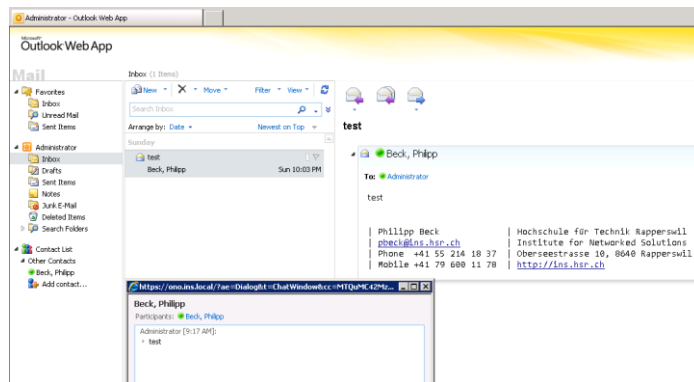

Exchange 2010 Webinterface

Drive your life.

QoS / QoE

- Microsoft UC braucht keine DiffServ Umgebung, kann aber mit einer bereits existierenden DiffServ Umgebung zusammenarbeiten.
- DSCP Markierungen der Endpunkte
  - Standardmässig markieren alle Endgeräte Media mit DiffServ
  - Audio: Expedited Forwarding (EF)
  - Video: Class 3 of Assured Forwarding (AF31)
  - Wenn nötig, dann kann der Admin die Werte anpassen
    - Group Policy
    - Trust boundary am Netzwerk Switch

Drive your life.