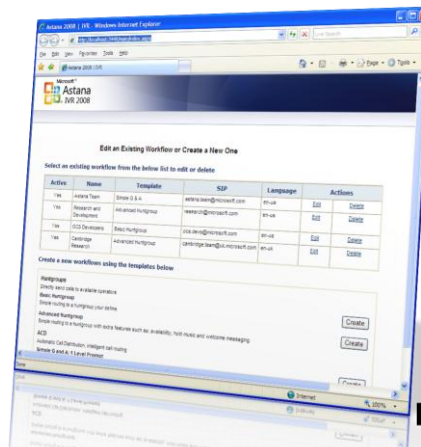

Drive your life.

Arbeitsplatz eines Vermittlers

Drive your life.

DIGICOMP

Chef - Sekretärin Schaltung

Drive your life.

DIGICOMP

Response Group