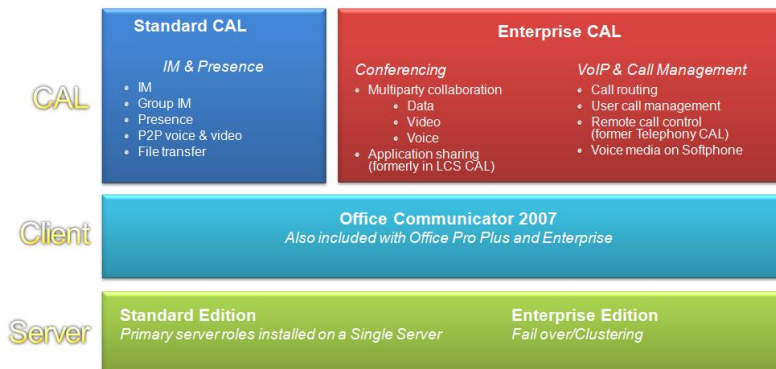

DIGICOMP

Skalierbarkeit

- Standard Edition
  - Bis 5000 Users

- Enterprise Edition
  - Bis 100'000 Users per Pool

- Mediation Servers

Computer	Maximum number of calls	T1	E1
90% internal users , 10% external/remote users			
Dual processor, dual core, 3.0 GHz CPU, with 4 GB memory and 2 x 1 Gbps network adapter card	360	15	11
Dual processor, quad core, 2.3 GHz CPU, with 4 GB memory and 2 x 1 Gbps network adapter card	480	20	15

Drive your life.

DIGICOMP

Lizenzierung

Drive your life.