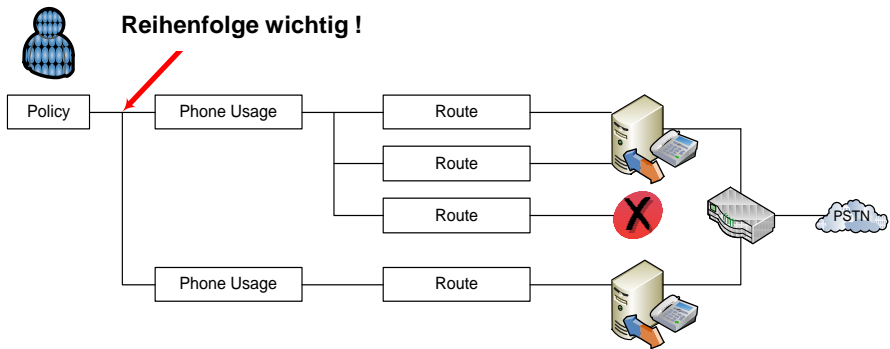

Drive your life.

Routing incoming

Gateway

Called Party Number

Mediation Server

SIP INVITE

Translations Application

User Services

UC endpoint

Drive your life.

Routing outgoing

UC endpoint

Called Party Number

SIP INVITE

Translations Application

User Services

Outbound Routing

Mediation Server

Gateway

UC endpoint/PSTN

Drive your life.

Wiederholung : Policies

Drive your life.

Enterprise Voice Route Helper

GUIDED DEMO PART 2

Drive your life.

DIGICOMP

Task 3 : Policy / Usages / Routes

- Es soll drei mögliche Policies geben (werden anhand der Prefixes definiert)
 - Intern
Darf nur Intern telefonieren

 - National_XX
Darf Intern und im jeweiligen Land telefonieren