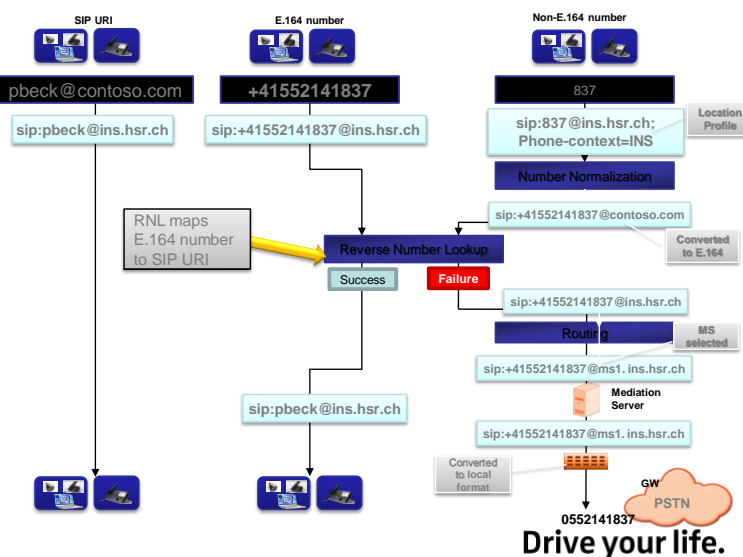

Drive your life.

Routing incoming

Gateway

Called Party Number

Mediation Server

SIP INVITE

Translations Application

User Services

UC endpoint

Drive your life.

Routing outgoing

UC endpoint

Called Party Number

SIP INVITE

Translations Application

User Services

Outbound Routing

Mediation Server

Gateway

UC endpoint/PSTN

Drive your life.

Wiederholung : Policies

Drive your life.

Enterprise Voice Route Helper

GUIDED DEMO PART 2

Drive your life.

DIGICOMP

Task 3 : Policy / Usages / Routes

- Es soll drei mögliche Policies geben (werden anhand der Prefixes definiert)
 - Intern
Darf nur Intern telefonieren

 - National_XX
Darf Intern und im jeweiligen Land telefonieren