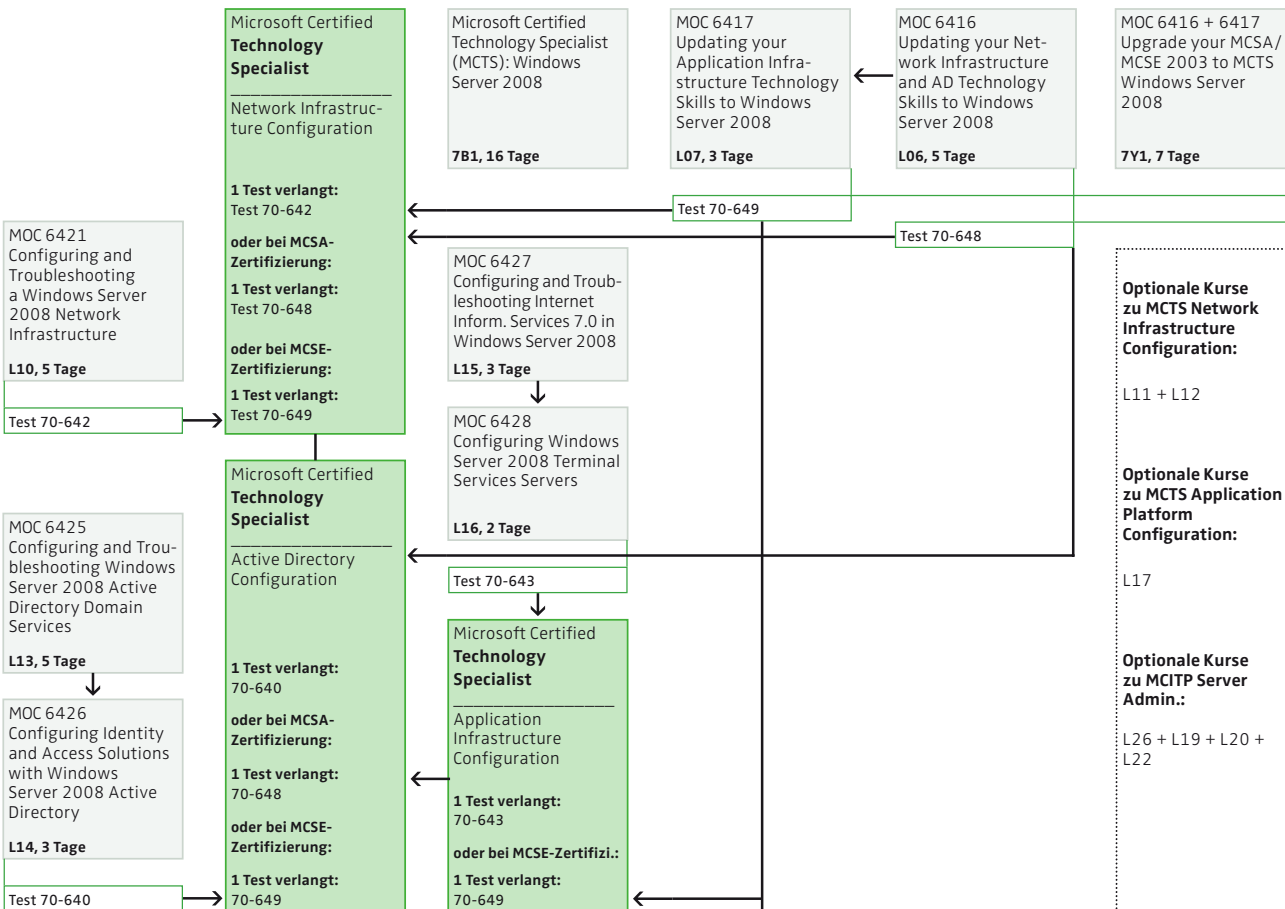

Windows Server 2008

Einführung

MOC 6420
Fundamentals of a Win Server 2008 Network Infrastructure and Application Platform
L08, 5 Tage

MOC 6419
Configuring, Managing and Maintaining Windows Server 2008 Servers
L27, 5 Tage

MOC 10159
Updating Your Wind. Server 2008 Technology Skills to Windows Server 2008 R2
L28, 3 Tage

MCTS: Microsoft Certified Technology Specialist

Vom MCTS zum MCITP: Server Admin

Vom MCTS zum MCITP: Enterprise Admin

Ohne Zertifizierung

Upgrade MCSA / MCSE 2003 to MCTS

Bei MCSE-Zertifizierung

Bei MCSA-Zertifizierung

Upgrade-Lehrgang für MCSE und MCSA 2003

MCITP: Microsoft Certified IT Professional

Upgrade your MCTS Windows Server 2008 to MCITP Server Administrator
7U1, 4 Tage

Microsoft Certified IT Professional - Server Admin.

Microsoft Certified IT Professional - Enterprise Admin.

MOC 6435: Designing a Windows Server 2008 Network Infrastructure (L23, 5 Tage)

BootCamp zum MCITP: Enterprise Administrator
BCC, 15 Tage